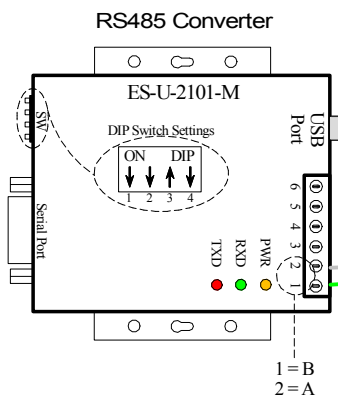

USB to PC  
Connection

1Mtr USB Cable

APT1000 CABLE CONNECTIONS		
Red	+ Positive	Supply
Black	- Negative	4-20mA
White	+ Data	RS485
Green	- Data	Data
Screen/Drain Wire		Earth

Screen Terminated  
To Cable Gland 360°

INSTRUMENTATION LTD  
PART OF THE **scanjet** GROUP

TITLE  
APT 1000 to  
ACU1000  
Connection  
Datasheet DAT57

DRAWING No  
S-001499-APT-GA  
SALES DRAWING ONLY

SHT 1  
OF 1  
A4

SCALE	NTS
	FINISH
MATERIAL AND SPECIFICATION	
ALL DIMENSIONS ARE IN MILLIMETERS UNLESS OTHERWISE STATED TOLERANCES UNLESS OTHERWISE STATED +/- 0.1 ANG #/2	ISSUE
	DATE
	TCR
	DRAWN
	CHECKED